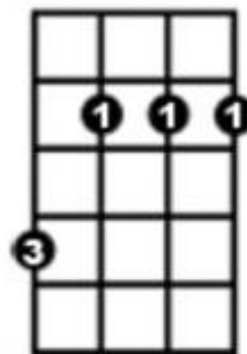

Shivers – Ed Sheeran

Riff:

B D E F#
B D E F#
A D E F#
A C# D E

Keyboard

B Minor

G Major

Ukulele

Bm

G

ED SHEERAN
ADELE
ELTON JOHN
& DUA LIPA

Guitar

B Minor

G Major

I too
I ne
Stra
Ooh
Lips
Fill
Go
Ooh
Mm

I wa
I wa
I'm
Like
day
Yea

Ooh