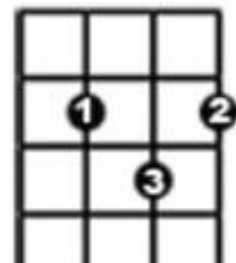

Shivers – Ed Sheeran

Riff:

B D E F#
B D E F#
A D E F#
A C# D E

Keyboard

B Minor

G Major

Ukulele

Bm

G

ED SHEERAN
ADELE
ELTON JOHN
& DUA LIPA

Guitar

B Minor

G Major

I too
I ne
Stra
Ooh
Lips
Fill
Go
Ooh
Mm

I wa
I wa
I'm
Like
day
Yea

Ooh